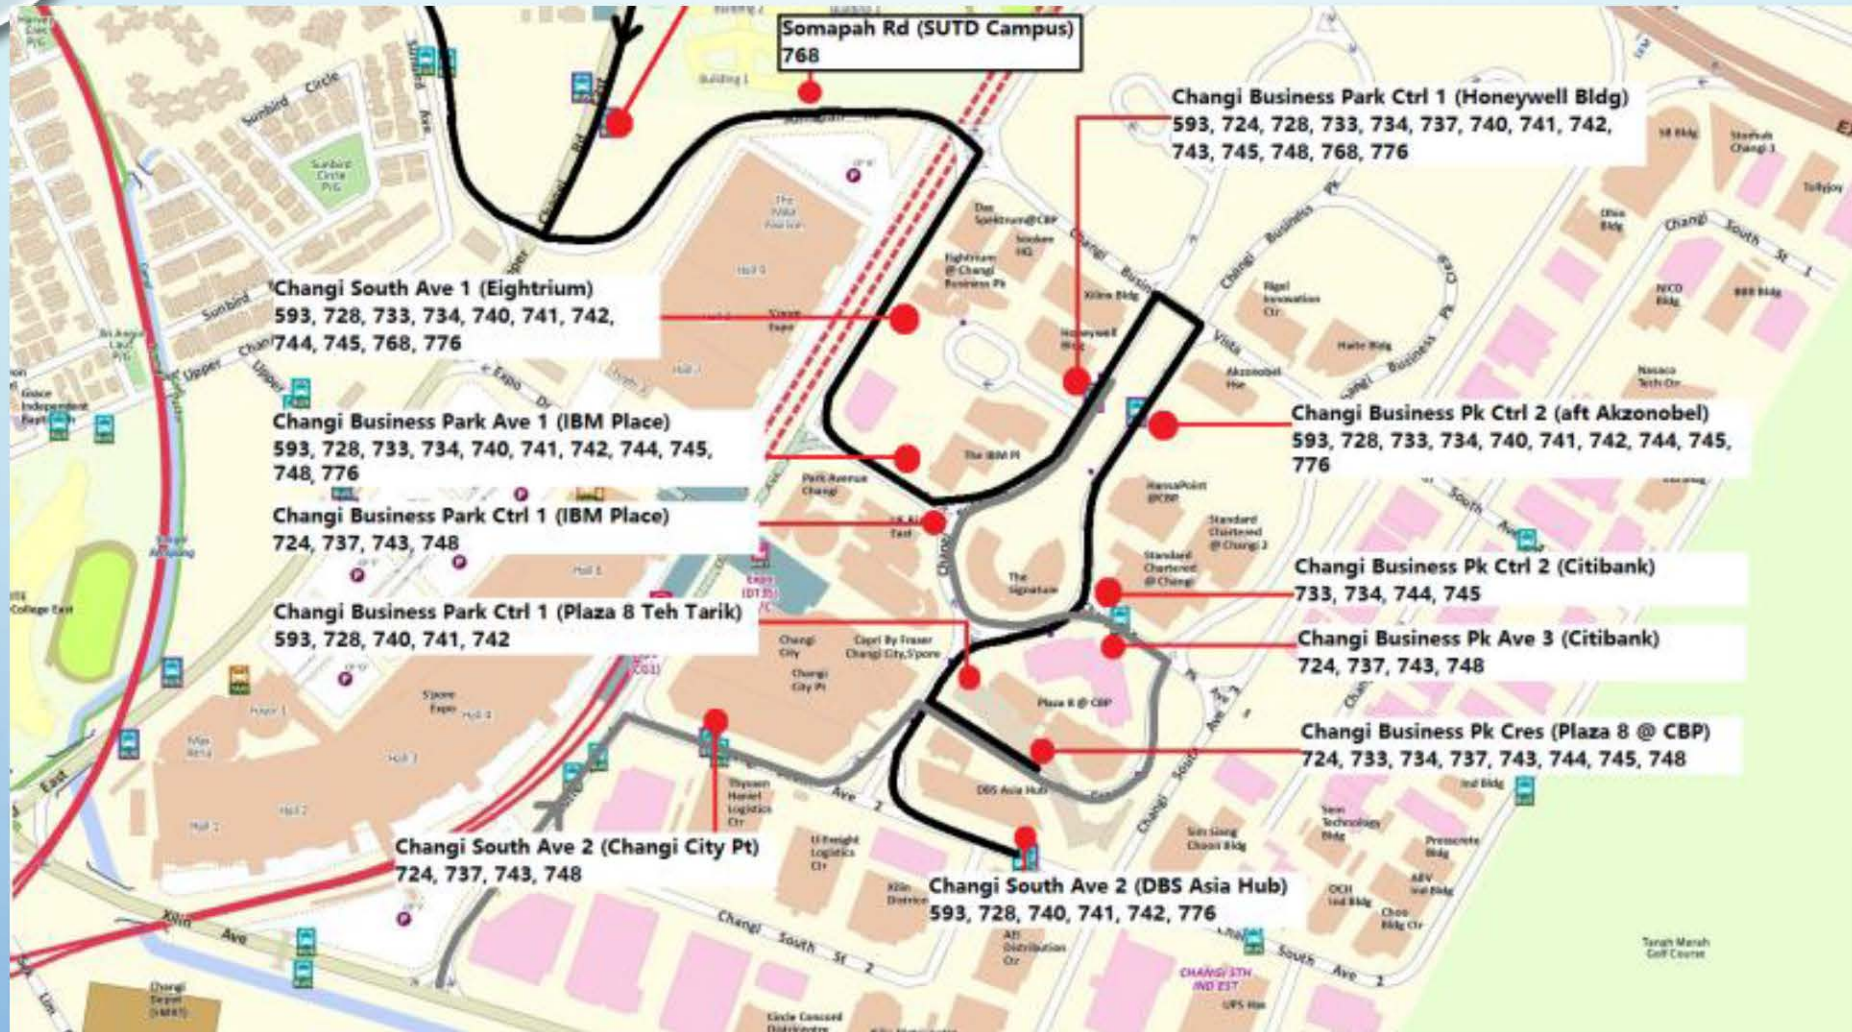

# PUBLIC BUS SERVICES

- **Bus Frequency:** Peak period est. 10 to 12 mins; Off Peak period est. 20 mins
- **SBS Transit Service 20** (To Simei Estate / Tampines)
- **SBS Transit Service 47** (To Tanah Merah / Bedok South / Marine Parade)
- **SBS Transit Service 118** (To Tampines / Punggol)