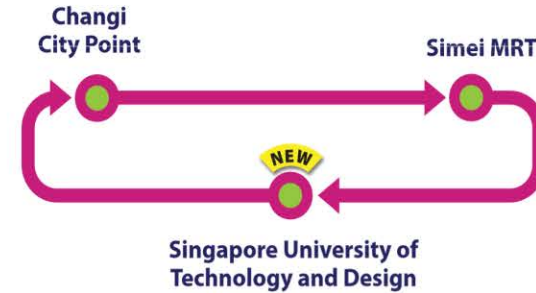

ROUTE 2

Shuttle Pick-up Timings at Changi City Point

11.30am	4.30pm
12.00pm	5.00pm
12.30pm	5.30pm
1.00pm	6.00pm
1.30pm	6.30pm
2.00pm	7.00pm
2.30pm	7.30pm
3.00pm	8.00pm
3.30pm	8.30pm
4.00pm	9.00pm

Shuttle Pick-up Timings at Simei MRT

11.45am	4.45pm
12.15pm	5.15pm
12.45pm	5.45pm
1.15pm	6.15pm
1.45pm	6.45pm
2.15pm	7.15pm
2.45pm	7.45pm
3.15pm	8.15pm
3.45pm	8.45pm
4.15pm	

Everyday (including Public Holidays) 11:30am to 9:00pm, starting from Changi City Point, at 30-minutes intervals

NEW