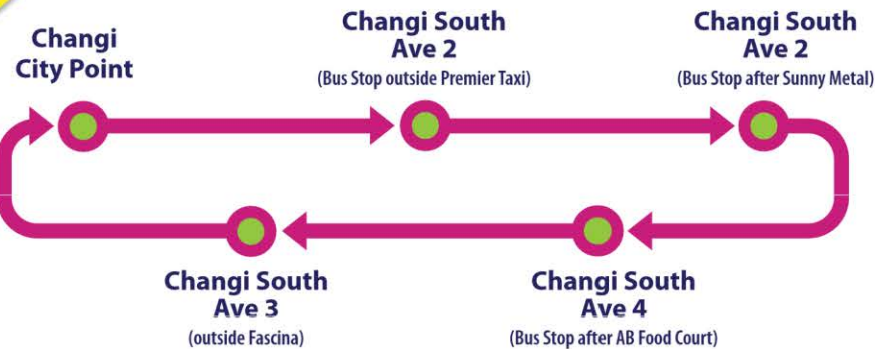

## ROUTE 2

### Shuttle Pick-up Timings at Changi City Point

11.30am	4.30pm
12.00pm	5.00pm
12.30pm	5.30pm
1.00pm	6.00pm
1.30pm	6.30pm
2.00pm	7.00pm
2.30pm	7.30pm
3.00pm	8.00pm
3.30pm	8.30pm
4.00pm	9.00pm

### Shuttle Pick-up Timings at Simei MRT

11.45am	4.45pm
12.15pm	5.15pm
12.45pm	5.45pm
1.15pm	6.15pm
1.45pm	6.45pm
2.15pm	7.15pm
2.45pm	7.45pm
3.15pm	8.15pm
3.45pm	8.45pm
4.15pm	

Everyday (including Public Holidays) 11:30am to 9:00pm, starting from Changi City Point, at 30-minutes intervals

### Shuttle Pick-up Timings at Changi City Point

11.30am	1.15pm
11.45am	1.30pm
12.00pm	1.45pm
12.15pm	2.00pm
12.30pm	2.15pm
12.45pm	2.30pm
1.00pm	

Monday - Friday (excluding Public Holidays) 11:30am to 2:30pm, starting from Changi City Point, at 15-minutes intervals