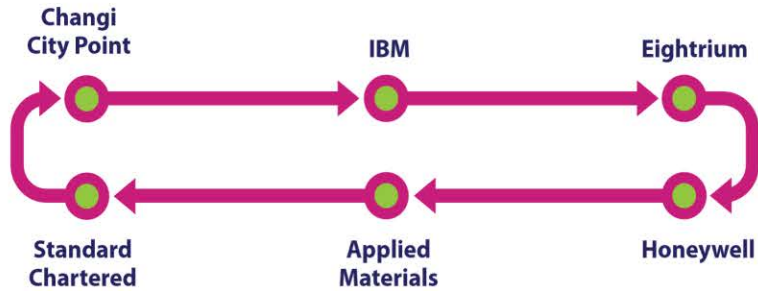

# CHANGI CITY POINT SHUTTLE SERVICES

## ROUTE 1

### Shuttle Pick-up Timings at Changi City Point

11.30am	1.15pm
11.45am	1.30pm
12.00pm	1.45pm
12.15pm	2.00pm
12.30pm	2.15pm
12.45pm	2.30pm
1.00pm	

Monday - Friday (excluding Public Holidays) 11:30am to 2:30pm, starting from Changi City Point, at 15-minutes intervals